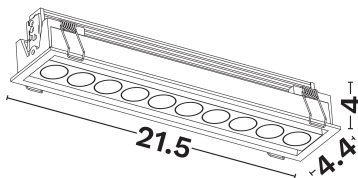

DIMENSION & WEIGHT

LxWxH (cm)	L:21 W:4.4 H:4
Cut out (cm)	21,1 X 4
Weight (Kgr)	N/A

TECHNICAL DRAWING

MATERIAL & COLOR

Product Color	White
Body Material	Aluminium
Cover Material	N/A

APPLICATION & MOUNTING

Ambient Working Temp.	45 C
Type of Protection	IP20
Protection Class IK	IK04
Dimmable	Yes
Type of Dimming (Optional)	Triac/Dali
Mounting type	Recessed
Mounting Depth (cm)	Ceiling
Led Module Replaceable	No
Light Source	Led
Adjustable	No