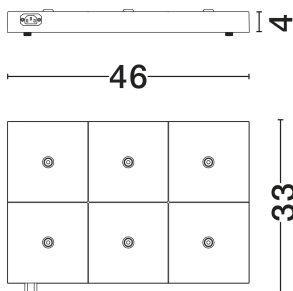

NOVA LUCE

PRODUCT DATASHEET

Version: 001

PRODUCT PHOTOGRAPH

GENERAL INFORMATION

Product Code	9136405
Collection	Outdoor
Product Category	Accessories
Product Family	Base
Mounting Location	N/A
Application Environment	Outdoor
Specifications	N/A

DIMENSION & WEIGHT

LxWxH (cm)	L:46 W:33 H:4 cm
Cut out (cm)	N/A
Weight (Kgr)	2.1

TECHNICAL DRAWING

MATERIAL & COLOR

Product Color	Sandy Black
Body Material	Aluminium & Pc

APPLICATION & MOUNTING

Ambient Working Temp.	Max 45 oC
Type of Protection	N/A
Dimmable	N/A
Type of Dimming	N/A
Mounting type	Surface
Mounting Depth (cm)	N/A
Led Module Replaceable	N/A
Light Source	N/A