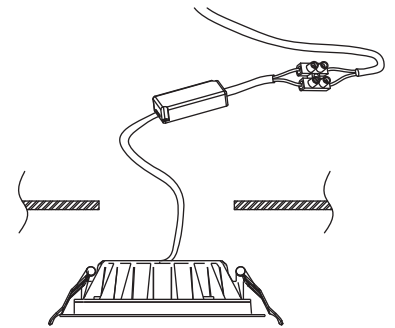

# NOVA LUCE

9248066

1

Turn off the general switch

2

Create a CutOut

3

Connect wires

4

Fix the luminaire to the ceiling

5

Turn on the general switch

6

Turn on the light