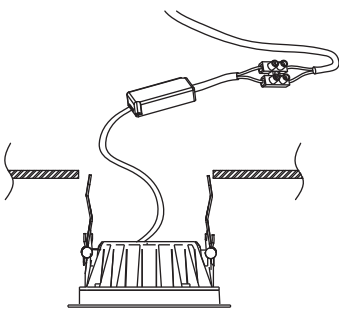

# NOVA LUCE

9248066

1

Turn off the general switch

2

Create a CutOut

3

Connect wires

4

Fix the luminaire to the ceiling

5

Turn on the general switch

6

Turn on the light