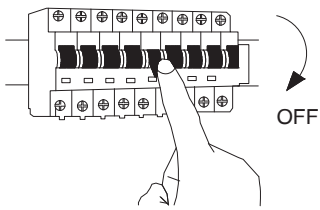

# NOVA LUCE

9248066

1

Turn off the general switch

2

Create a CutOut

3

Connect wires