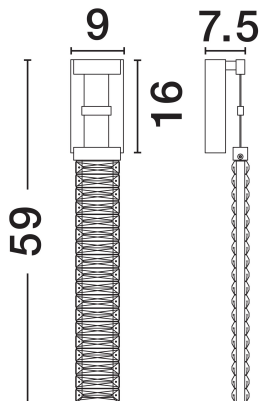

NOVA LUCE

PRODUCT DATASHEET

Version: 001

PRODUCT PHOTOGRAPH

TECHNICAL DRAWING

GENERAL INFORMATION

Product Code	9124109
Collection	Indoor
Product Category	Wall
Product Family	Lazura
Mounting Location	Wall
Application Environment	Indoor
Specifications	N/A

DIMENSION & WEIGHT

LxWxH (cm)	L: 9 W: 7.5 H: 59
Cut Out (cm)	N/A
Weight (Kgr)	1.8

MATERIAL & COLOR

Product Color	Gold & Black
Body Material	Aluminium, Steel, Crystal, Leather

APPLICATION & MOUNTING

Ambient Working Temp.	Max 45°C
Type of Protection	IP20
Dimmable	Yes
Type of Dimming	Triac
Mounting type	Surface
Mounting Depth (cm)	N/A
Led Module Replaceable	No
Light Source	LED

Power (Nominal)	9W
Input voltage (Nominal)	220-240V
Mains Frequency	50/60Hz

PHOTOMETRICAL DATA

Luminous Flux	540lm
Color Temperature	3000K
Light Color (Designation)	Warm White

WARRANTY

Warranty	3 Years
----------	----------------