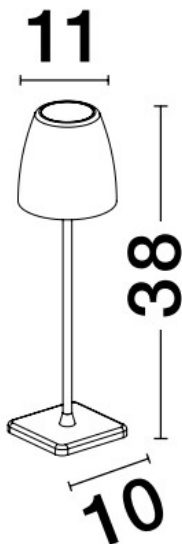

### PRODUCT PHOTOGRAPH

### TECHNICAL DRAWING

### DIMENSION & WEIGHT

LxWxH (cm)	L: 11 W: 11 H: 3
Cut out (cm)	N/A
Weight (Kgr)	1.2