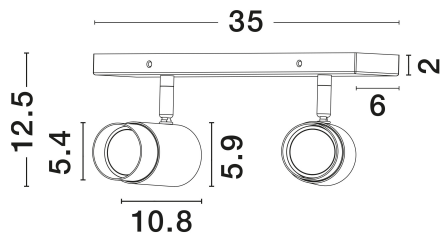

NOVA LUCE

PRODUCT DATASHEET

Version: 001

PRODUCT PHOTOGRAPH

GENERAL INFORMATION

Product Code	9111434
Collection	Indoor
Product Category	Spotlights
Product Family	Pogno
Mounting Location	Spotlights
Application Environment	Indoor
Specifications	N/A

DIMENSION & WEIGHT

LxWxH (cm)	L: 35 W: 6 H: 14
Cut Out (cm)	N/A
Weight (Kgr)	0.9

MATERIAL & COLOR

Product Color	Sandy Black & Gold
Body Material	Aluminium

TECHNICAL DRAWING

APPLICATION & MOUNTING

Ambient Working Temp.	Max 45°C
Type of Protection	IP20
Dimmable	Yes
Type of Dimming	N/A
Mounting type	Surface
Mounting Depth (cm)	N/A
Led Module Replaceable	Yes
Light Source	GU10

Power (Nominal)	2x10W
Input voltage (Nominal)	100-240V
Mains Frequency	50/60Hz

PHOTOMETRICAL DATA

Luminous Flux	N/A
Color Temperature	N/A
Light Color (Designation)	N/A

WARRANTY

Warranty	3 Years
----------	----------------