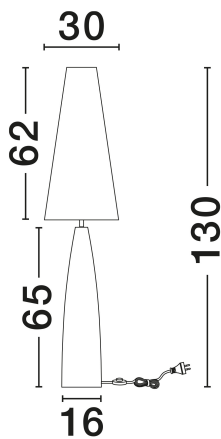

NOVA LUCE

PRODUCT DATASHEET

Version: 001

PRODUCT PHOTOGRAPH

TECHNICAL DRAWING

GENERAL INFORMATION

Product Code	9919103
Collection	Indoor
Product Category	Floor
Product Family	Mizu
Mounting Location	Floor
Application Environment	Indoor
Specifications	N/A

DIMENSION & WEIGHT

LxWxH (cm)	D: 30 H: 130
Cut Out (cm)	N/A
Weight (Kgr)	8.5

MATERIAL & COLOR

Product Color	Cream & White
Body Material	Gypsum

APPLICATION & MOUNTING

Ambient Working Temp.	Max 45°C
Type of Protection	IP20
Dimmable	No
Type of Dimming	N/A
Mounting type	Surface
Mounting Depth (cm)	N/A
Led Module Replaceable	Yes
Light Source	E27

NOVA LUCE S.A

Schimatari Viotias
32009, Greece

+30 22620 58 121
+30 22620 56 743

info@novaluce.com
www.novaluce.com