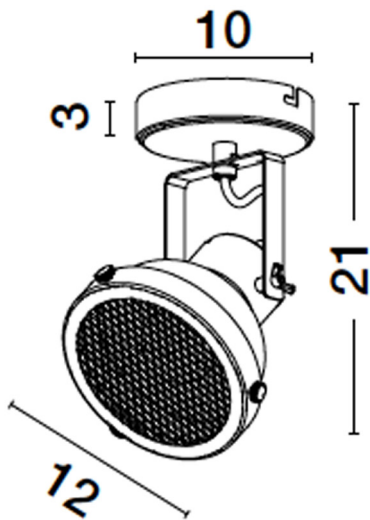

NOVA LUCE

PRODUCT DATASHEET

Version: 001

PRODUCT PHOTOGRAPH

TECHNICAL DRAWING

GENERAL INFORMATION

Product Code	9624103
Collection	Decorative
Product Category	Wall
Product Family	Ruvi
Mounting Location	Wall
Application Environment	Indoor

DIMENSION & WEIGHT

LxWxH (cm)	L: 12 W: 20 H: 21
Cut out (cm)	N/A
Weight (Kgr)	0.5

MATERIAL & COLOR

Product Color	Matt Black
Body Material	Metal

APPLICATION & MOUNTING

Ambient Working Temp.	Max 45 oC
Type of Protection	IP20
Dimmable	Depends on the lamp
Type of Dimming (Optional)	N/A
Mounting type	Wall
Mounting Depth (cm)	N/A
Led Module Replaceable	Yes
Light Source	LED GU10