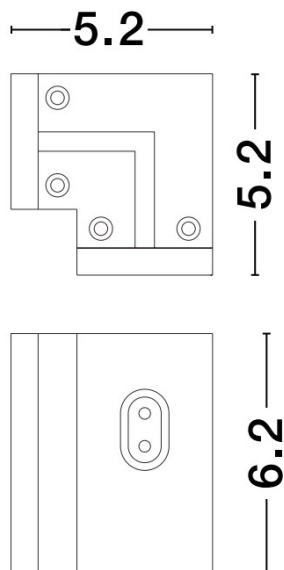

NOVA LUCE

PRODUCT DATASHEET

Version: 001

PRODUCT PHOTOGRAPH

GENERAL INFORMATION

Product Code	9540140
Product Category	Linear
Product Family	Linear Lighting Profiles
Mounting Location	N/A
Application Environment	Indoor

DIMENSION & WEIGHT

LxWxH (cm)	L: 5,2 W: 5,2 H: 6,2
Cut out (cm)	0
Weight (Kgr)	0.158

TECHNICAL DRAWING

MATERIAL & COLOR

Product Color	Black
Body Material	Aluminium
Cover Material	N/A

APPLICATION & MOUNTING

Ambient Working Temp.	45 C
Type of Protection	IP20
Protection Class IK	IK04
Dimmable	NO
Type of Dimming (Optional)	N/A
Mounting type	N/A
Mounting Depth (cm)	N/A
Led Module Replaceable	N/A
Light Source	N/A
Adjustable	No

COMPATIBLE WITH

— On/Off Driver: N/A

— Triac Driver: N/A

— Dali Driver: N/A

NOVA LUCE S.A

Schimatari Viotias
32009, Greece

+30 22620 58 121
+30 22620 56 743

info@novaluce.com
www.novaluce.com