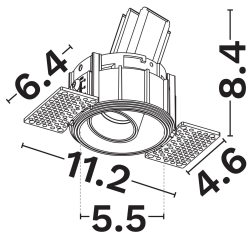

DIMENSION & WEIGHT

LxWxH (cm)	D:5.5 H:8.4
Cut out (cm)	6,5
Weight (Kgr)	N/A

TECHNICAL DRAWING

MATERIAL & COLOR

Product Color	Black
Body Material	Aluminium
Cover Material	N/A

APPLICATION & MOUNTING

Ambient Working Temp.	45 C
Type of Protection	IP20
Protection Class IK	IK03
Dimmable	Yes
Type of Dimming (Optional)	Triac/Dali
Mounting type	Trimless
Mounting Depth (cm)	Ceiling
Led Module Replaceable	No
Light Source	Led
Adjustable	Yes

NOVA LUCE

PRODUCT DATASHEET

Version: 001

ELECTRICAL DATA

Power (Nominal)	7
Input voltage (Nominal)	19Vdc
Mains Frequency	50/60Hz
Output voltage	19Vdc
Output Current	350mA
Power Factor	0.95
Efficiency	>80%
SVM	<0.4
Pst	<1
Class	III