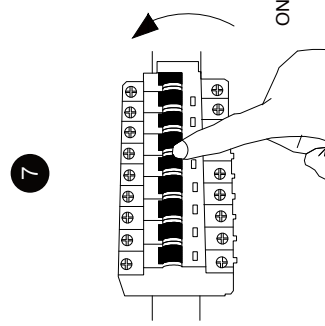

# NOVA LUCE

9080125

Turn off the general switch

Turn on the general switch

1. Turn off the general switch
2. Drill holes, apply plastic anchors with screws
  3. Connect wires
  4. Apply side screws
5. By rotating apply the bulb
6. Apply the glass
7. Turn on the general switch