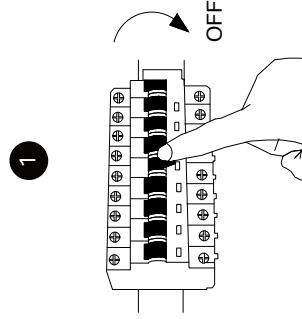

# NOVA LUCE

9080125

Turn off the general switch

Turn on the general switch

1. Turn off the general switch
2. Drill holes, apply plastic anchors with screws
  3. Connect wires
  4. Apply side screws
5. By rotating apply the bulb
6. Apply the glass
7. Turn on the general switch