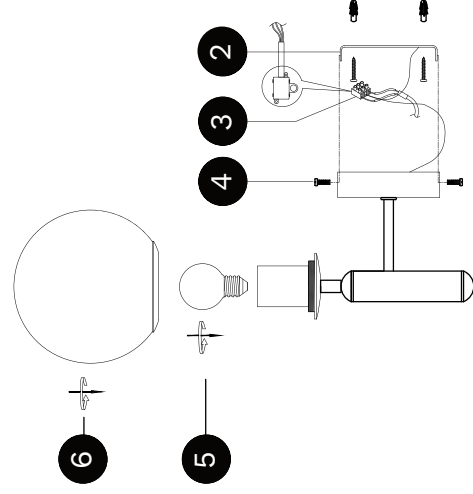

# NOVA LUCE

9080125

Turn off the general switch

Turn on the general switch

1. Turn off the general switch
2. Drill holes, apply plastic anchors with screws
  3. Connect wires
  4. Apply side screws
5. By rotating apply the bulb
6. Apply the glass
7. Turn on the general switch