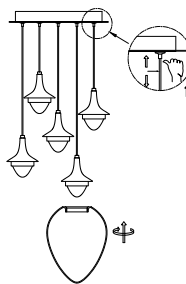

NOVA LUCE

9416975 9416976

1

Turn off the general switch

2

Drill holes & apply plastic anchors
With screws

3

Connect the wires

4

Apply the side screws

5

Apply glass & adjust the wire

6

Turn on the general switch