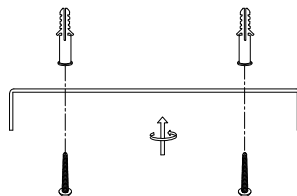

NOVA LUCE

9416975 9416976

1

Turn off the general switch

2

Drill holes & apply plastic anchors
With screws

3

Connect the wires

4

Apply the side screws

5

Apply glass & adjust the wire

6

Turn on the general switch