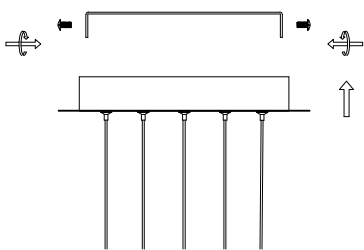

NOVA LUCE

9416975 9416976

1

Turn off the general switch

2

Drill holes & apply plastic anchors
With screws

3

Connect the wires

4

Apply the side screws

5

Apply glass & adjust the wire

6

Turn on the general switch