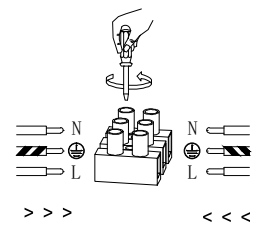

NOVA LUCE

9416975 9416976

1

Turn off the general switch

2

Drill holes & apply plastic anchors
With screws

3

Connect the wires

4

Apply the side screws

5

Apply glass & adjust the wire

6

Turn on the general switch