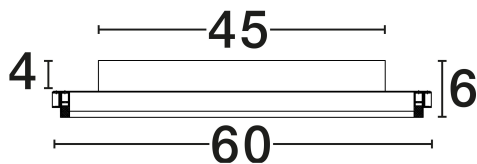

TECHNICAL DRAWING

NOVA LUCE S.A

Schimatari Viotias
32009, Greece

+30 22620 58 121
+30 22620 56 743

info@novaluce.com
www.novaluce.com