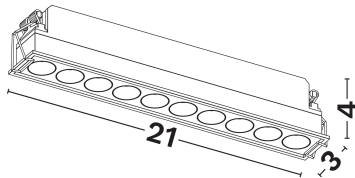

DIMENSION & WEIGHT

LxWxH (cm)	L:21 W:3 H:4
Cut out (cm)	20,5 X 2,5
Weight (Kgr)	N/A

TECHNICAL DRAWING

MATERIAL & COLOR

Product Color	White
Body Material	Aluminium
Cover Material	N/A

APPLICATION & MOUNTING

Ambient Working Temp.	45 C
Type of Protection	IP20
Protection Class IK	IK04
Dimmable	Yes
Type of Dimming (Optional)	Triac/Dali
Mounting type	Recessed
Mounting Depth (cm)	Ceiling
Led Module Replaceable	No
Light Source	Led
Adjustable	No