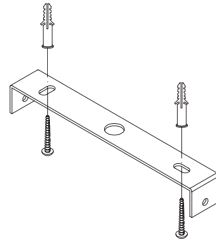

NOVA LUCE

9006041

1

Turn off the general switch

2

Align, mark and drill holes to apply the screws

3

Connect the wires

4

Apply the side screws

5

Insert the bulb

6

Apply the glass

7

Turn on the general switch