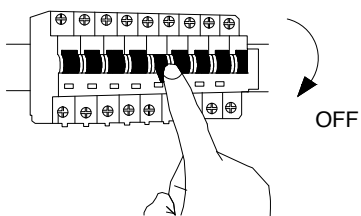

NOVA LUCE

9006041

1

Turn off the general switch

2

Align, mark and drill holes to apply the screws

3

Connect the wires

4

Apply the side screws

5

Insert the bulb

6

Apply the glass

7

Turn on the general switch