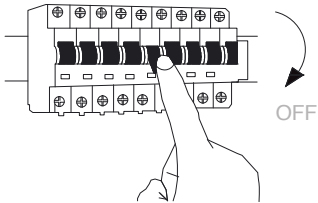

NOVA LUCE

9006041

1

Turn off the general switch

2

Align, mark and drill holes to apply the screws

3

Connect the wires

4

Apply the side screws

5

Insert the bulb

6

Apply the glass

7

Turn on the general switch