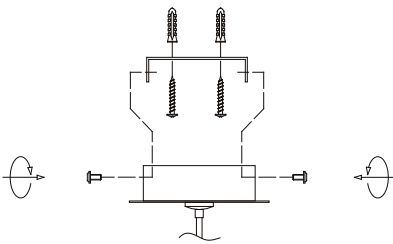

NOVA LUCE

9006041

1

Turn off the general switch

2

Align, mark and drill holes to apply the screws

3

Connect the wires

4

Apply the side screws

5

Insert the bulb

6

Apply the glass

7

Turn on the general switch