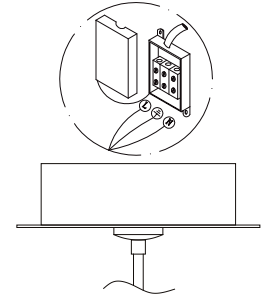

NOVA LUCE

9006041

1

Turn off the general switch

2

Align, mark and drill holes to apply the screws

3

Connect the wires

4

Apply the side screws

5

Insert the bulb

6

Apply the glass

7

Turn on the general switch