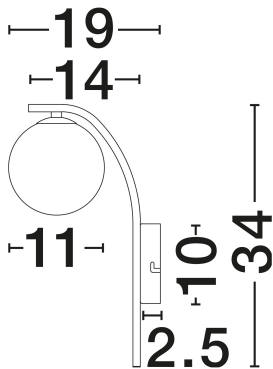

NOVA LUCE

PRODUCT DATASHEET

Version: 001

PRODUCT PHOTOGRAPH

TECHNICAL DRAWING

GENERAL INFORMATION

Product Code	9620160
Collection	Indoor
Product Category	Wall
Product Family	Savoy
Mounting Location	Wall
Application Environment	Indoor
Specifications	N/A

DIMENSION & WEIGHT

LxWxH (cm)	D: 11 W: 19 H: 34
Cut Out (cm)	N/A
Weight (Kgr)	0.5

MATERIAL & COLOR

Product Color	Opal & Satin Gold, Matt Black
Body Material	Glass & Metal

APPLICATION & MOUNTING

Ambient Working Temp.	Max 45°C
Type of Protection	IP20
Dimmable	Yes
Type of Dimming	N/A
Mounting type	Surface
Mounting Depth (cm)	N/A
Led Module Replaceable	Yes
Light Source	G9

Power (Nominal)	1x5W
Input voltage (Nominal)	100-240V
Mains Frequency	50/60Hz

PHOTOMETRICAL DATA

Luminous Flux	N/A
Color Temperature	N/A
Light Color (Designation)	N/A

WARRANTY

Warranty	3 Years
----------	----------------