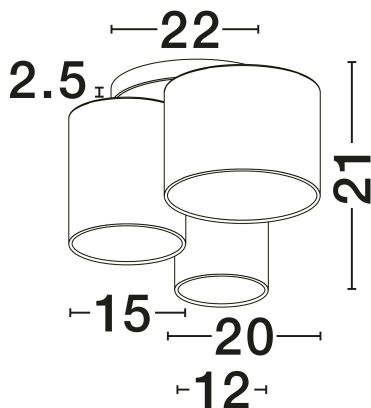

NOVA LUCE

PRODUCT DATASHEET

Version: 001

PRODUCT PHOTOGRAPH

TECHNICAL DRAWING

GENERAL INFORMATION

Product Code	9555805
Collection	Indoor
Product Category	Ceiling
Product Family	Bryson
Mounting Location	Ceiling
Application Environment	Indoor
Specifications	N/A

DIMENSION & WEIGHT

LxWxH (cm)	D: 35 W: 20 H: 17
Cut Out (cm)	N/A
Weight (Kgr)	1.1

MATERIAL & COLOR

Product Color	Sandy White & White, Black, Gray
Body Material	Metal & Fabric

APPLICATION & MOUNTING

Ambient Working Temp.	Max 45°C
Type of Protection	IP20
Dimmable	Yes
Type of Dimming	N/A
Mounting type	Surface
Mounting Depth (cm)	N/A
Led Module Replaceable	Yes
Light Source	E27