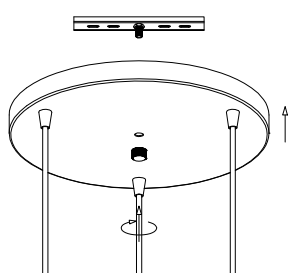

NOVA LUCE

9191542

1

Turn off the general switch

2

Drill holes & apply plastic anchors
With screws

3

Connect the wires

4

Rotate the cap and place the canopy
In place

5

Apply the cap by rotating

6

By rotating apply the bulb

7

Turn on the general switch