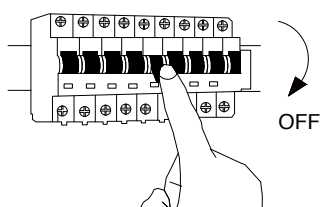

NOVA LUCE

9191542

1

Turn off the general switch

2

Drill holes & apply plastic anchors
With screws

3

Connect the wires

4

Rotate the cap and place the canopy
In place

5

Apply the cap by rotating

6

By rotating apply the bulb

7

Turn on the general switch