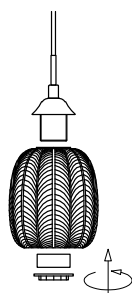

NOVA LUCE

9191542

1

Turn off the general switch

2

Drill holes & apply plastic anchors
With screws

3

Connect the wires

4

Rotate the cap and place the canopy
In place

5

Apply the cap by rotating

6

By rotating apply the bulb

7

Turn on the general switch