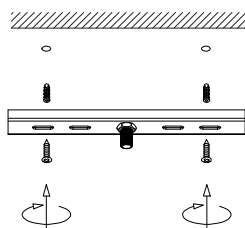

NOVA LUCE

9191542

1

Turn off the general switch

2

Drill holes & apply plastic anchors
With screws

3

Connect the wires

4

Rotate the cap and place the canopy
In place

5

Apply the cap by rotating

6

By rotating apply the bulb

7

Turn on the general switch