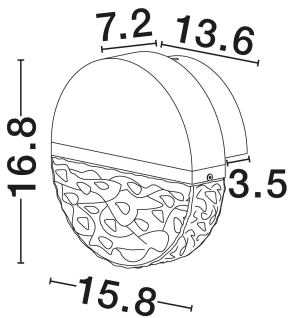

TECHNICAL DRAWING

APPLICATION & MOUNTING

Ambient Working Temp.	Max 45°C
Type of Protection	IP44
Dimmable	Yes
Type of Dimming	Triac
Mounting type	Surface
Mounting Depth (cm)	N/A
Led Module Replaceable	No
Light Source	LED

NOVA LUCE S.A

Schimatari Viotias
32009, Greece

+30 22620 58 121
+30 22620 56 743

info@novaluce.com
www.novaluce.com