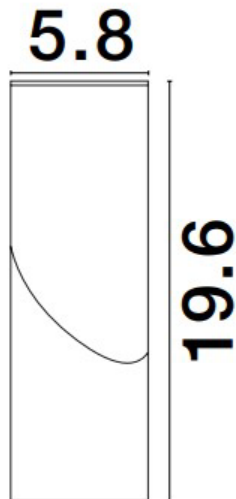

TECHNICAL DRAWING

MATERIAL & COLOR

Product Color	White
Body Material	Aluminium
Cover Material	N/A

APPLICATION & MOUNTING

Ambient Working Temp.	45 C
Type of Protection	IP20
Protection Class IK	N/A
Dimmable	NO
Type of Dimming (Optional)	N/A
Mounting type	Surface
Mounting Depth (cm)	Ceiling
Led Module Replaceable	N/A
Light Source	LED
Adjustable	Yes

COMPATIBLE WITH

— On/Off Driver: N/A

— Triac Driver: N/A

— Dali Driver: N/A

NOVA LUCE S.A

Schimatari Viotias
32009, Greece

+30 22620 58 121
+30 22620 56 743

info@novaluce.com
www.novaluce.com