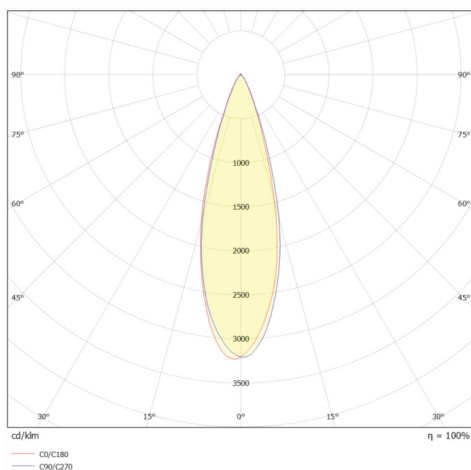

NOVA LUCE

PRODUCT DATASHEET

Version: 001

ELECTRICAL DATA

Power (Nominal)	11 W
Input voltage (Nominal)	N/A
Mains Frequency	50/60Hz
Output voltage	N/A
Output Current	N/A
Power Factor	N/A
Efficiency	N/A
SVM	N/A
Pst	N/A
Class	N/A

PHOTOMETRICAL DATA

Luminus Flux	1077 lm
Luminous Efficacy	97,91 lm/W
Color Temperature	3000 K
Light Color (Designation)	Warm White
CRI	>90
SDCM	N/A
Beam Angle	N/A
UGR	N/A

LIFESPAN

Lifetime	N/A

CERTIFICATES

Certificates	CE, UKCA

WARRANTY

Warranty	5 years

LIGHT DISTRIBUTION

NOVA LUCE S.A

Schimatari Viotias
32009, Greece

+30 22620 58 121
+30 22620 56 743

info@novaluce.com
www.novaluce.com