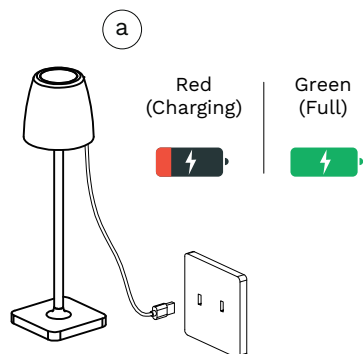

NOVA LUCE

9121912

1

Firstly, charge the lamp until the led changes to green.
The USB cable is in the attachment bag.
We recommend that you use 1A adaptor.

Or charge the lamp by connecting it on base

3

To turn on/ off the lamp,
please touch the switch on the top

4

The lamp is dimmable