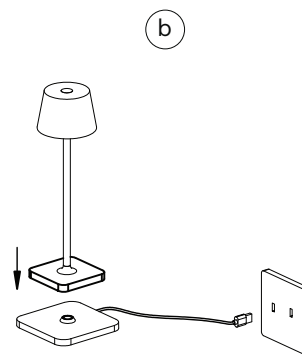

NOVA LUCE

9121912

1

Firstly, charge the lamp until the led changes to green.
The USB cable is in the attachment bag.
We recommend that you use 1A adaptor.

Or charge the lamp by connecting it on base

3

To turn on/ off the lamp,
please touch the switch on the top