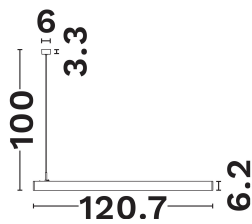

NOVA LUCE

PRODUCT DATASHEET

Version: 001

PRODUCT PHOTOGRAPH

GENERAL INFORMATION

Product Code	9970101
Product Category	Linear
Product Family	Linear Lighting Profiles
Mounting Location	Ceiling
Application Environment	Indoor

DIMENSION & WEIGHT

LxWxH (cm)	L: 120.7 W: 3.5 H: 110
Cut out (cm)	N/A
Weight (Kgr)	1,96

TECHNICAL DRAWING

MATERIAL & COLOR

Product Color	Black
Body Material	Aluminium
Cover Material	N/A

APPLICATION & MOUNTING

NOVA LUCE

PRODUCT DATASHEET

Version: 001

ELECTRICAL DATA

Power (Nominal)	40
Input voltage (Nominal)	220-240Vac
Mains Frequency	50/60Hz
Output voltage	N/A
Output Current	N/A
Power Factor	N/A
Efficiency	N/A
SVM	N/A
Pst	N/A
Class	I

PHOTOMETRICAL DATA

Luminous Flux	2800
Luminous Efficacy	70
Color Temperature	3000
Light Color (Designation)	Warm White
CRI	>90
SDCM	<3
Beam Angle	120
UGR	N/A

LIFESPAN

Lifetime	50000
----------	--------------