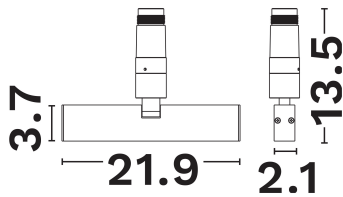

COMPATIBLE WITH

— On/Off Driver: N/A

— Triac Driver: N/A

— Dali Driver: N/A

GENERAL INFORMATION

Product Code	9492878
Product Category	Systems
Product Family	Imagine Lighting Systems
Mounting Location	Ceiling
Application Environment	Indoor

DIMENSION & WEIGHT

LxWxH (cm)	L: 21.9 W: 3.1 H: 13.5
Cut out (cm)	N/A
Weight (Kgr)	N/A

MATERIAL & COLOR

Product Color	Black
Body Material	Aluminium
Cover Material	N/A

APPLICATION & MOUNTING

Ambient Working Temp.	45 C
Type of Protection	IP20
Protection Class IK	IK03
Dimmable	Yes
Type of Dimming (Optional)	Dali
Mounting type	Surface
Mounting Depth (cm)	Ceiling
Led Module Replaceable	No
Light Source	Led
Adjustable	Yes

NOVA LUCE S.A

Schimatari Viotias
32009, Greece

+30 22620 58 121
+30 22620 56 743

info@novaluce.com
www.novaluce.com