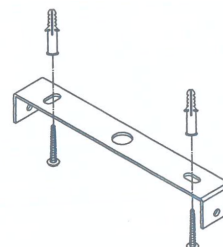

NOVA LUCE

9695215

1

Turn off the general switch

2

Apply the pieces

3

Drill holes apply plastic anchors with screws

4

Apply screws on the hanging element

5

Adjust the wire & put it in place

6

Apply the side screws

7

Apply the side screws