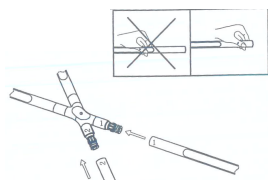

NOVA LUCE

9695215

1

Turn off the general switch

2

Apply the pieces

3

Drill holes apply plastic anchors with screws

4

Apply screws on the hanging element

5

Adjust the wire & put it in place

6

Apply the side screws

7

Apply the side screws