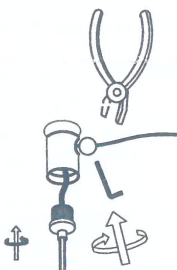

NOVA LUCE

9695215

1

Turn off the general switch

2

Apply the pieces

3

Drill holes apply plastic anchors with screws

4

Apply screws on the hanging element

5

Adjust the wire & put it in place

6

Apply the side screws

7

Apply the side screws