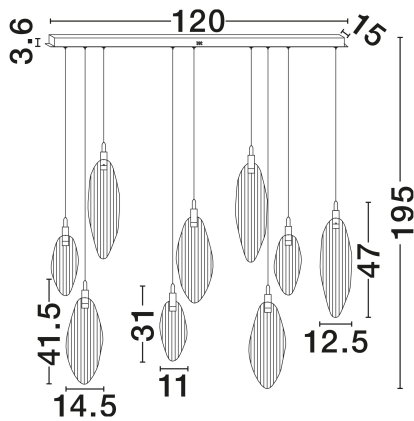

NOVA LUCE

PRODUCT DATASHEET

Version: 001

PRODUCT PHOTOGRAPH

TECHNICAL DRAWING

GENERAL INFORMATION

Product Code	9187008
Collection	Indoor
Product Category	Suspension
Product Family	Seriq
Mounting Location	Wall
Application Environment	Indoor
Specifications	N/A

DIMENSION & WEIGHT

LxWxH (cm)	L: 120 W: 15 H: 195
Cut Out (cm)	N/A
Weight (Kgr)	11.6

MATERIAL & COLOR

Product Color	Matt Black & Chrome
Body Material	Steel & Glass

APPLICATION & MOUNTING

Ambient Working Temp.	Max 45°C
Type of Protection	IP20
Dimmable	Yes
Type of Dimming	Triac
Mounting type	Surface
Mounting Depth (cm)	N/A
Led Module Replaceable	No
Light Source	LED

Power (Nominal)	23W
Input voltage (Nominal)	220-240V
Mains Frequency	50/60Hz

PHOTOMETRICAL DATA

Luminous Flux	668lm
Color Temperature	3000K
Light Color (Designation)	Warm White

WARRANTY

Warranty	3 Years
----------	----------------