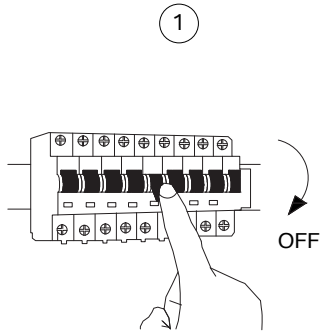

# NOVA LUCE

9080804 9080805

Turn off the general switch

Connect the wires

Click the product in to place

Turn on the general switch

### ENVIRONMENT PROTECTION

Please don't treat your old electrical products like garbage. Follow the advice of local governments

RoHS

black  
score dimension 148 x 210 mm

black  
score dimension 148 x 210 mm