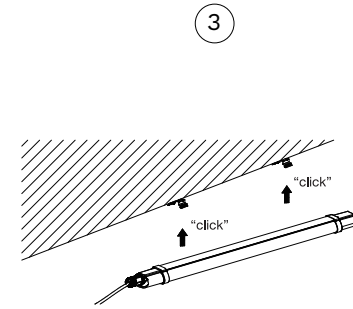

# NOVA LUCE

9080804 9080805

Turn off the general switch

Connect the wires

Click the product in to place

Turn on the general switch

### ENVIRONMENT PROTECTION

Please don't treat your old electrical products like garbage. Follow the advice of local governments

RoHS

black  
score dimension 148 x 210 mm

black  
score dimension 148 x 210 mm