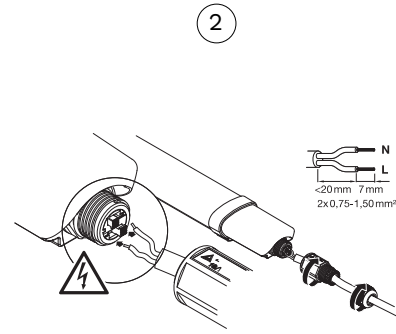

# NOVA LUCE

9080804 9080805

Turn off the general switch

Connect the wires

Click the product in to place

Turn on the general switch

### ENVIRONMENT PROTECTION

Please don't treat your old electrical products like garbage. Follow the advice of local governments

RoHS

black  
score dimension 148 x 210 mm

black  
score dimension 148 x 210 mm

### Features:

- ✧ The extrusion housing
- ✧ Stainless steel mounting plate
- ✧ IP Rating: IP65
- ✧ Wattage : 10W,18W,24W,36W,45W
- ✧ Working Voltage/Frequency: AC220-240V, 50Hz/60Hz
- ✧ LED 2835