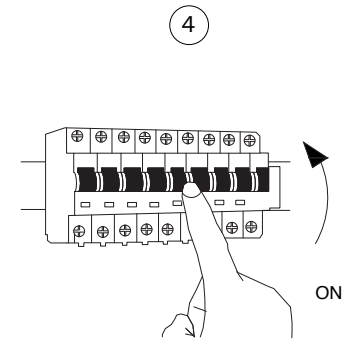

# NOVA LUCE

9080804 9080805

Turn off the general switch

Connect the wires

Click the product in to place

Turn on the general switch

### ENVIRONMENT PROTECTION

Please don't treat your old electrical products like garbage. Follow the advice of local governments

RoHS

black  
score dimension 148 x 210 mm

black  
score dimension 148 x 210 mm