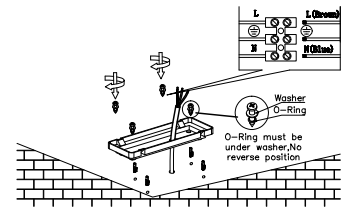

NOVA LUCE

9030591

1

Turn off the general switch

2

Remove the side nuts

3

Connect the wires

4

Apply the side nuts

5

Turn on the general switch