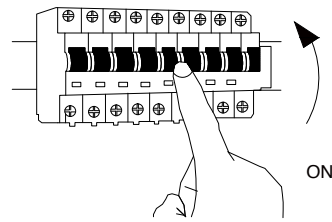

NOVA LUCE

9030591

1

Turn off the general switch

2

Remove the side nuts

3

Connect the wires

4

Apply the side nuts

5

Turn on the general switch