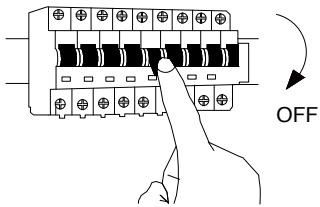

NOVA LUCE

9030591

1

Turn off the general switch

2

Remove the side nuts

3

Connect the wires

4

Apply the side nuts

5

Turn on the general switch