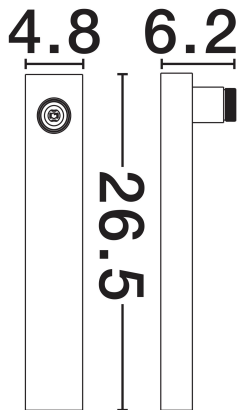

NOVA LUCE

PRODUCT DATASHEET

Version: 001

PRODUCT PHOTOGRAPH

TECHNICAL DRAWING

GENERAL INFORMATION

Product Code	9980606
Collection	Indoor
Product Category	Ceiling
Product Family	Invento
Mounting Location	Wall
Application Environment	Indoor
Specifications	N/A

DIMENSION & WEIGHT

LxWxH (cm)	L: 26.5 W: 4.8 H: 6.2
Cut Out (cm)	N/A
Weight (Kgr)	0.754

MATERIAL & COLOR

Product Color	Sandy White
Body Material	Aluminium

APPLICATION & MOUNTING

Ambient Working Temp.	Max 45°C
Type of Protection	IP20
Dimmable	N/A
Type of Dimming	N/A
Mounting type	Surface
Mounting Depth (cm)	N/A
Led Module Replaceable	N/A
Light Source	N/A

Power (Nominal)	180W
Input voltage (Nominal)	220-240V
Mains Frequency	50/60Hz

PHOTOMETRICAL DATA

Luminus Flux	N/A
Color Temperature	N/A
Light Color (Designation)	N/A

WARRANTY

Warranty	3 Years
----------	----------------