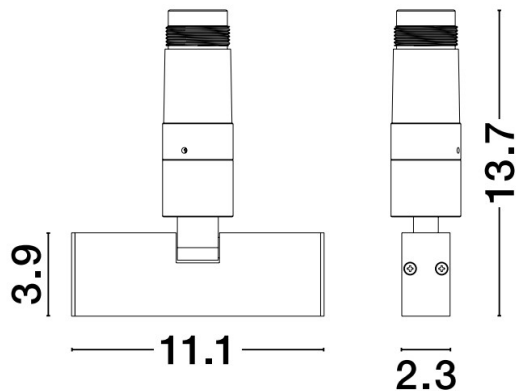

NOVA LUCE

PRODUCT DATASHEET

Version: 001

PRODUCT PHOTOGRAPH

TECHNICAL DRAWING

COMPATIBLE WITH

— On/Off Driver: N/A

— Triac Driver: N/A

— Dali Driver: N/A

GENERAL INFORMATION

Product Code	9492831
Product Category	Systems
Product Family	Imagine Lighting Systems
Mounting Location	Ceiling
Application Environment	Indoor

DIMENSION & WEIGHT

LxWxH (cm)	L: 13,6 W: 2,3 H: 13,5
Cut out (cm)	0
Weight (Kgr)	0.24

Power (Nominal)	6 W
Input voltage (Nominal)	48Vdc
Mains Frequency	50/60Hz
Output voltage	N/A
Output Current	N/A
Power Factor	N/A
Efficiency	N/A
SVM	N/A
Pst	N/A
Class	III

PHOTOMETRICAL DATA

Luminus Flux	284 lm
Luminous Efficacy	47,33 lm/W
Color Temperature	3000 K
Light Color (Designation)	Warm White
CRI	>90
SDCM	<6
Beam Angle	60
UGR	<16