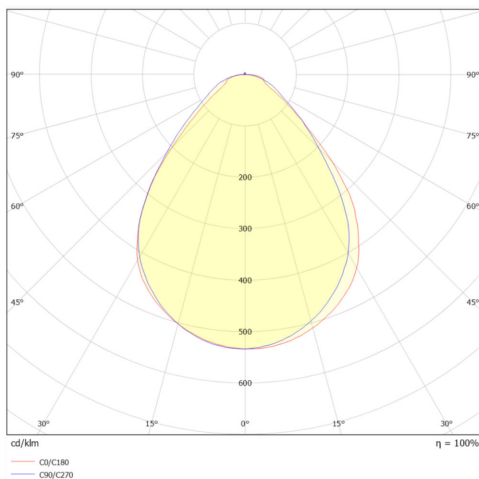

NOVA LUCE

PRODUCT DATASHEET

Version: 001

ELECTRICAL DATA

Power (Nominal)	6 W
Input voltage (Nominal)	48Vdc
Mains Frequency	50/60Hz
Output voltage	N/A
Output Current	N/A
Power Factor	N/A
Efficiency	N/A
SVM	N/A
Pst	N/A
Class	III

PHOTOMETRICAL DATA

Luminus Flux	284 lm
Luminous Efficacy	47,33 lm/W
Color Temperature	3000 K
Light Color (Designation)	Warm White
CRI	>90
SDCM	<6
Beam Angle	60
UGR	<16

LIFESPAN

Lifetime	50000 hours

CERTIFICATES

Certificates	CE, UKCA

WARRANTY

Warranty	5 years

LIGHT DISTRIBUTION

NOVA LUCE S.A

Schimatari Viotias
32009, Greece

+30 22620 58 121
+30 22620 56 743

info@novaluce.com
www.novaluce.com