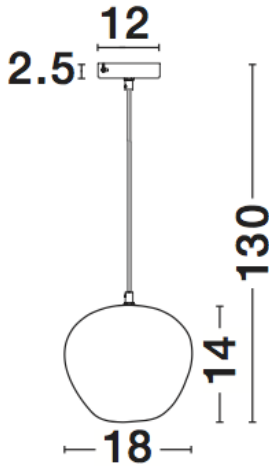

NOVA LUCE

PRODUCT DATASHEET

Version: 001

PRODUCT PHOTOGRAPH

TECHNICAL DRAWING

GENERAL INFORMATION

Product Code	8436403
Collection	Decorative
Product Category	Suspension
Product Family	Cedro
Mounting Location	Ceiling
Application Environment	Indoor

DIMENSION & WEIGHT

LxWxH (cm)	D: 18 H: 130
Cut out (cm)	N/A
Weight (Kgr)	0.3

MATERIAL & COLOR

Product Color	Black & Bronze & Black
Body Material	Metal & Glass

APPLICATION & MOUNTING

Ambient Working Temp.	Max 45 °C
Type of Protection	IP20
Dimmable	Depends on the lamp
Type of Dimming (Optional)	N/A
Mounting type	Ceiling
Mounting Depth (cm)	N/A
Led Module Replaceable	Yes
Light Source	LED E27

Power (Nominal)	Depends on the lamp
Input voltage (Nominal)	220-240Vac
Mains Frequency	50/60Hz

PHOTOMETRICAL DATA

Luminous Flux	Depends on the lamp
Color Temperature	Depends on the lamp
Light Color (Designation)	N/A