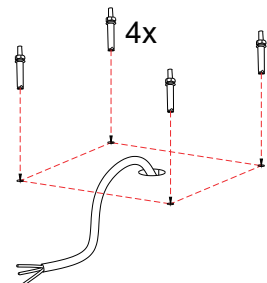

# NOVA LUCE

9540213

1

Turn off the general switch

2

Drill holes & apply plastic anchors  
With screws

3

Apply anchors

4

Connect the wires

5

Apply the nuts

6

Turn on the general switch