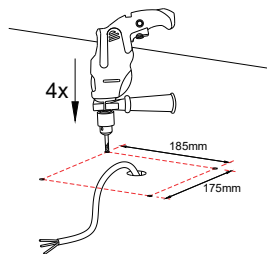

# NOVA LUCE

9540213

1

Turn off the general switch

2

Drill holes & apply plastic anchors  
With screws

3

Apply anchors

4

Connect the wires

5

Apply the nuts

6

Turn on the general switch