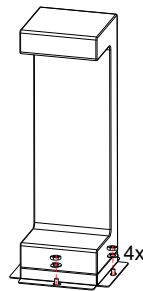

Connect the wires

5