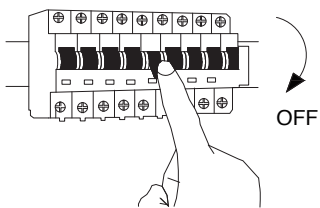

# NOVA LUCE

9540213

1

Turn off the general switch

2

Drill holes & apply plastic anchors  
With screws

3

Apply anchors

4

Connect the wires

5

Apply the nuts

6

Turn on the general switch