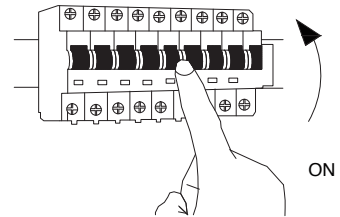

# NOVA LUCE

9540213

1

Turn off the general switch

2

Drill holes & apply plastic anchors  
With screws

3

Apply anchors

4

Connect the wires

5

Apply the nuts

6

Turn on the general switch