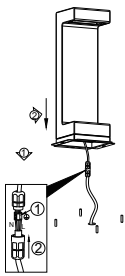

# NOVA LUCE

9540213

1

Turn off the general switch

2

Drill holes & apply plastic anchors  
With screws

3

Apply anchors

4

Connect the wires

5

Apply the nuts

6

Turn on the general switch