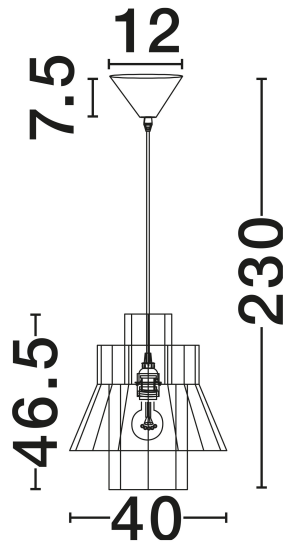

## TECHNICAL DRAWING

## DIMENSION & WEIGHT

LxWxH (cm)	D: 40 H: 230
Cut Out (cm)	N/A
Weight (Kgr)	1.4