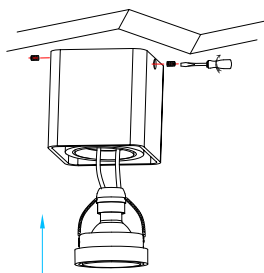

# NOVA LUCE

9111504 9111505 9111506

1

Turn off the general switch

2

Drill holes & apply plastic anchors  
With screws

3

Connect the wires

4

Apply the bulb

5

Apply the product in to place

6

Turn on the general switch