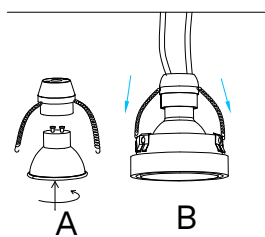

# NOVA LUCE

9111504 9111505 9111506

1

Turn off the general switch

2

Drill holes & apply plastic anchors  
With screws

3

Connect the wires

4

Apply the bulb

5

Apply the product in to place

6

Turn on the general switch