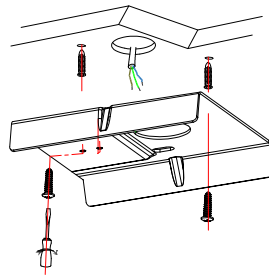

# NOVA LUCE

9111504 9111505 9111506

1

Turn off the general switch

2

Drill holes & apply plastic anchors  
With screws

3

Connect the wires

4

Apply the bulb

5

Apply the product in to place

6

Turn on the general switch