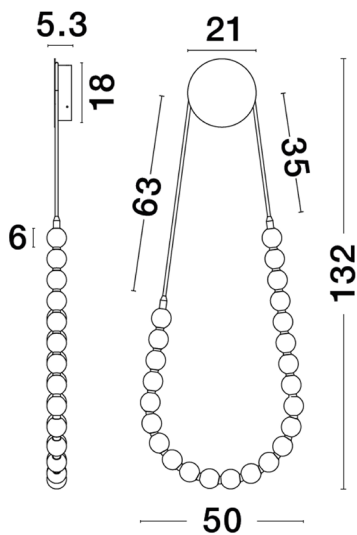

NOVA LUCE

PRODUCT DATASHEET

Version: 001

PRODUCT PHOTOGRAPH

TECHNICAL DRAWING

GENERAL INFORMATION

Product Code	9186913
Collection	Decorative
Product Category	Wall
Product Family	Perla
Mounting Location	Wall
Application Environment	Indoor

DIMENSION & WEIGHT

LxWxH (cm)	L: 50 W: 5,3 H: 132
Cut out (cm)	N/A
Weight (Kgr)	4.2

MATERIAL & COLOR

Product Color	Chrome
Body Material	Metal & Glass

APPLICATION & MOUNTING

Ambient Working Temp.	Max 45 oC
Type of Protection	IP20
Dimmable	Yes
Type of Dimming (Optional)	Triac
Mounting type	Wall
Mounting Depth (cm)	N/A
Led Module Replaceable	No
Light Source	LED

Power (Nominal)	56W
Input voltage (Nominal)	220-240Vac
Mains Frequency	50/60Hz

PHOTOMETRICAL DATA

Luminous Flux	4734 lm
Color Temperature	3000K
Light Color (Designation)	Warm White

WARRANTY

Warranty	3 Years
----------	----------------