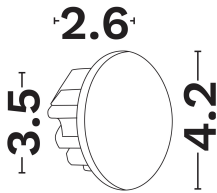

DIMENSION & WEIGHT

LxWxH (cm)	D:4.2 H:2.6 cm
Cut out (cm)	3,5
Weight (Kgr)	N/A

TECHNICAL DRAWING

MATERIAL & COLOR

Product Color	Black
Body Material	Aluminium
Cover Material	N/A

APPLICATION & MOUNTING

Ambient Working Temp.	45 C
Type of Protection	IP20
Protection Class IK	IK03
Dimmable	Yes
Type of Dimming (Optional)	Dali
Mounting type	Recessed
Mounting Depth (cm)	Ceiling
Led Module Replaceable	No
Light Source	Led
Adjustable	No

PHOTOMETRICAL DATA

Luminous Flux	5
Luminous Efficacy	1.7
Color Temperature	2700
Light Color (Designation)	Warm White
CRI	>80
SDCM	<3
Beam Angle	90
UGR	<19

LIFESPAN

Lifetime	20000
----------	--------------