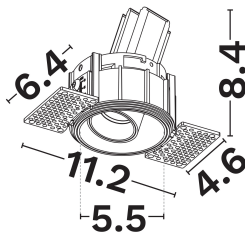

NOVA LUCE

PRODUCT DATASHEET

Version: 001

PRODUCT PHOTOGRAPH

TECHNICAL DRAWING

COMPATIBLE WITH

— On/Off Driver: 9030671

— Triac Driver: 9844008

LxWxH (cm)	D:5.5 H:8.4
Cut out (cm)	6,5
Weight (Kgr)	N/A

MATERIAL & COLOR

Product Color	White
Body Material	Aluminium
Cover Material	N/A

APPLICATION & MOUNTING

Ambient Working Temp.	45 C
Type of Protection	IP20
Protection Class IK	IK03
Dimmable	Yes
Type of Dimming (Optional)	Triac/Dali
Mounting type	Trimless
Mounting Depth (cm)	Ceiling
Led Module Replaceable	No
Light Source	Led
Adjustable	Yes