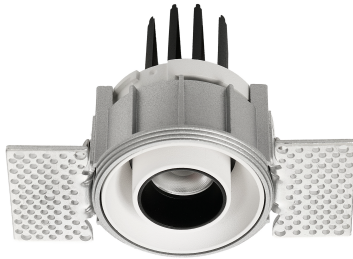

NOVA LUCE

PRODUCT DATASHEET

Version: 001

PRODUCT PHOTOGRAPH

TECHNICAL DRAWING

COMPATIBLE WITH

— On/Off Driver: 9030671

— Triac Driver: 9844008

— Dali Driver: 9621523 / 9844010

GENERAL INFORMATION

Product Code	9030672
Product Category	Downlights-Semi-Recessed
Product Family	Otium
Mounting Location	Ceiling
Application Environment	Indoor

DIMENSION & WEIGHT

LxWxH (cm)	D:5.5 H:8.4
Cut out (cm)	6,5
Weight (Kgr)	N/A

MATERIAL & COLOR

Product Color	White
Body Material	Aluminium
Cover Material	N/A

APPLICATION & MOUNTING

Ambient Working Temp.	45 C
Type of Protection	IP20
Protection Class IK	IK03
Dimmable	Yes
Type of Dimming (Optional)	Triac/Dali
Mounting type	Trimless
Mounting Depth (cm)	Ceiling
Led Module Replaceable	No
Light Source	Led
Adjustable	Yes