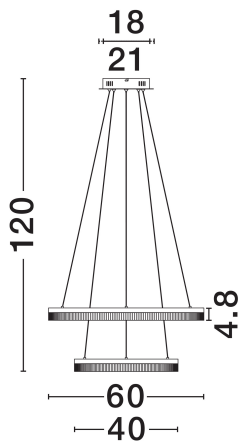

NOVA LUCE

PRODUCT DATASHEET

Version: 001

PRODUCT PHOTOGRAPH

TECHNICAL DRAWING

GENERAL INFORMATION

Product Code	9130638
Collection	Indoor
Product Category	Suspension
Product Family	Luana
Mounting Location	Wall
Application Environment	Indoor
Specifications	N/A

DIMENSION & WEIGHT

LxWxH (cm)	D: 60 H: 120
Cut Out (cm)	N/A
Weight (Kgr)	3.5

MATERIAL & COLOR

Product Color	Brushed Gold
Body Material	Aluminium & Acrylic

APPLICATION & MOUNTING

Ambient Working Temp.	Max 45°C
Type of Protection	IP20
Dimmable	Yes
Type of Dimming	Triac
Mounting type	Surface
Mounting Depth (cm)	N/A
Led Module Replaceable	No
Light Source	LED

Power (Nominal)	47W
Input voltage (Nominal)	220-240V
Mains Frequency	50/60Hz

PHOTOMETRICAL DATA

Luminous Flux	3055lm
Color Temperature	2700-3000-4000K
Light Color (Designation)	WW - NW

WARRANTY

Warranty	3 Years
----------	----------------