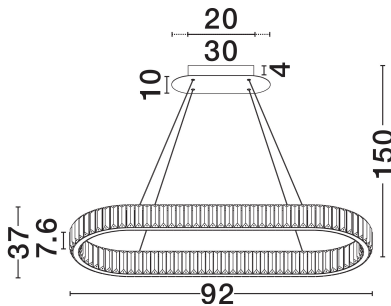

NOVA LUCE

PRODUCT DATASHEET

Version: 001

PRODUCT PHOTOGRAPH

TECHNICAL DRAWING

GENERAL INFORMATION

Product Code	9333073
Collection	Indoor
Product Category	Suspension
Product Family	Aurelia
Mounting Location	Wall
Application Environment	Indoor
Specifications	N/A

DIMENSION & WEIGHT

LxWxH (cm)	L: 92 W: 37 H: 150
Cut Out (cm)	N/A
Weight (Kgr)	6

MATERIAL & COLOR

Product Color	Platinum Gold
Body Material	Metal & Crystal

APPLICATION & MOUNTING

Ambient Working Temp.	Max 45°C
Type of Protection	IP20
Dimmable	Yes
Type of Dimming	Triac
Mounting type	Surface
Mounting Depth (cm)	N/A
Led Module Replaceable	No
Light Source	LED

Power (Nominal)	48W
Input voltage (Nominal)	220-240V
Mains Frequency	50/60Hz

PHOTOMETRICAL DATA

Luminous Flux	2400lm
Color Temperature	3500K
Light Color (Designation)	Warm White

WARRANTY

Warranty	3 Years
----------	----------------