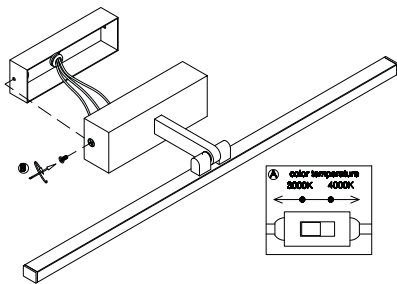

# NOVA LUCE

9117303 9117305  
9117307 9117309

1

Turn off the general switch

2

Drill holes & apply plastic anchors  
With screws

3

Connect the wires

4

Apply the side screws

5

Turn on the general switch