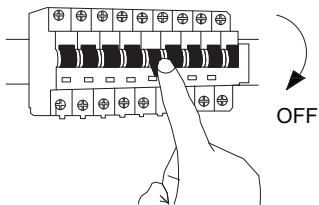

# NOVA LUCE

9117303 9117305  
9117307 9117309

1

Turn off the general switch

2

Drill holes & apply plastic anchors  
With screws

3

Connect the wires

4

Apply the side screws

5

Turn on the general switch