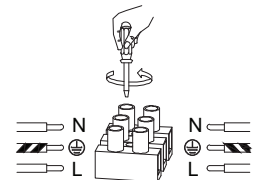

# NOVA LUCE

9117303 9117305  
9117307 9117309

1

Turn off the general switch

2

Drill holes & apply plastic anchors  
With screws

3

Connect the wires

4

Apply the side screws

5

Turn on the general switch