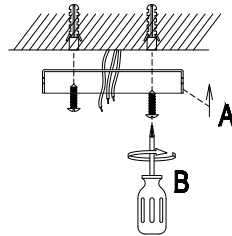

# NOVA LUCE

9117303 9117305  
9117307 9117309

1

Turn off the general switch

2

Drill holes & apply plastic anchors  
With screws

3

Connect the wires

4

Apply the side screws

5

Turn on the general switch