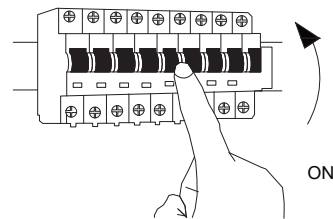

# NOVA LUCE

9117303 9117305  
9117307 9117309

1

Turn off the general switch

2

Drill holes & apply plastic anchors  
With screws

3

Connect the wires

4

Apply the side screws

5

Turn on the general switch