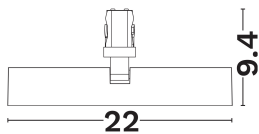

TECHNICAL DRAWING

MATERIAL & COLOR

Product Color	Black
Body Material	Aluminium
Cover Material	N/A

APPLICATION & MOUNTING

Ambient Working Temp.	45 C
Type of Protection	IP20
Protection Class IK	IK08
Dimmable	Yes
Type of Dimming (Optional)	Dali
Mounting type	Recessed
Mounting Depth (cm)	Ceiling
Led Module Replaceable	No
Light Source	Led
Adjustable	Yes

COMPATIBLE WITH

— On/Off Driver: N/A

— Triac Driver: N/A

— Dali Driver: Included

NOVA LUCE S.A

Schimatari Viotias
32009, Greece

+30 22620 58 121
+30 22620 56 743

info@novaluce.com
www.novaluce.com