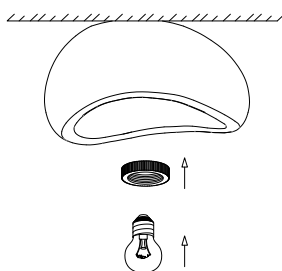

NOVA LUCE

9002663

1

Turn off the general switch

2

Align, mark, drill holes
& Apply the screws

3

Connect the 3 wires.

4

Apply the side screws

5

Screw the bulb .

6

Turn on the general switch