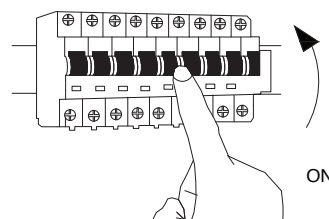

NOVA LUCE

9002663

1

Turn off the general switch

2

Align, mark, drill holes
& Apply the screws

3

Connect the 3 wires.

4

Apply the side screws

5

Screw the bulb .

6

Turn on the general switch