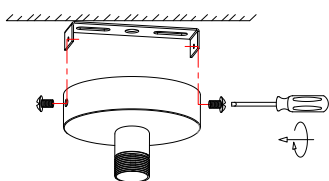

NOVA LUCE

9002663

1

Turn off the general switch

2

Align, mark, drill holes
& Apply the screws

3

Connect the 3 wires.

4

Apply the side screws

5

Screw the bulb .

6

Turn on the general switch