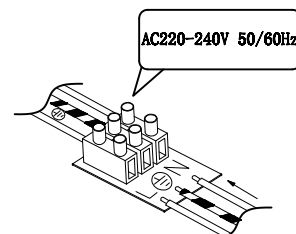

NOVA LUCE

9002663

1

Turn off the general switch

2

Align, mark, drill holes
& Apply the screws

3

Connect the 3 wires.

4

Apply the side screws

5

Screw the bulb .

6

Turn on the general switch