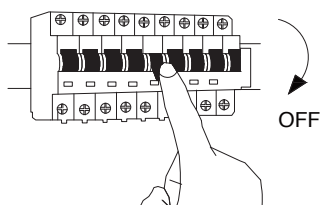

NOVA LUCE

9002663

1

Turn off the general switch

2

Align, mark, drill holes
& Apply the screws

3

Connect the 3 wires.

4

Apply the side screws

5

Screw the bulb .

6

Turn on the general switch