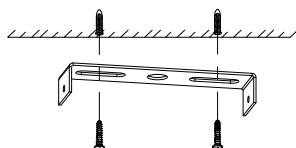

NOVA LUCE

9002663

1

Turn off the general switch

2

Align, mark, drill holes
& Apply the screws

3

Connect the 3 wires.

4

Apply the side screws

5

Screw the bulb .

6

Turn on the general switch