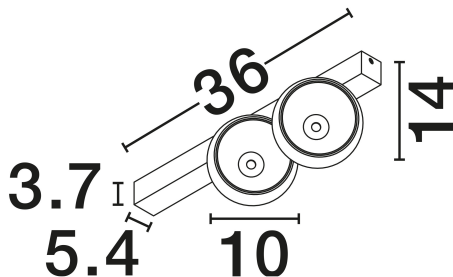

NOVA LUCE

PRODUCT DATASHEET

Version: 001

PRODUCT PHOTOGRAPH

GENERAL INFORMATION

Product Code	9088122
Collection	Indoor
Product Category	Ceiling
Product Family	Lusa
Mounting Location	Ceiling
Application Environment	Indoor
Specifications	N/A

DIMENSION & WEIGHT

LxWxH (cm)	L: 36 W: 10 H: 14
Cut Out (cm)	N/A
Weight (Kgr)	1.5

MATERIAL & COLOR

Product Color	Champagne Gold & Black
Body Material	Aluminium

TECHNICAL DRAWING

APPLICATION & MOUNTING

Ambient Working Temp.	Max 45°C
Type of Protection	IP20
Dimmable	Yes
Type of Dimming	Triac
Mounting type	Surface
Mounting Depth (cm)	N/A
Led Module Replaceable	No
Light Source	LED

Power (Nominal)	21W
Input voltage (Nominal)	220-240V
Mains Frequency	50/60Hz

PHOTOMETRICAL DATA

Luminous Flux	1540lm
Color Temperature	3000K
Light Color (Designation)	Warm White

WARRANTY

Warranty	3 Years
----------	----------------