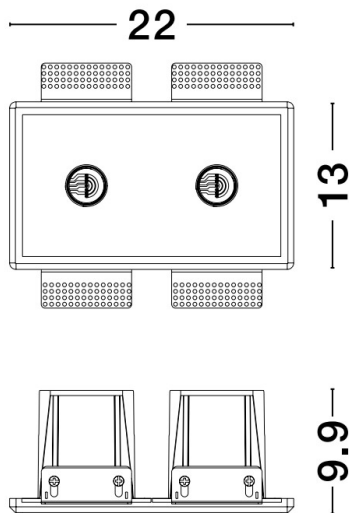

TECHNICAL DRAWING

COMPATIBLE WITH

— On/Off Driver: N/A

— Triac Driver: N/A

— Dali Driver: N/A

GENERAL INFORMATION

Product Code	9492801
Product Category	Systems
Product Family	Imagine Lighting Systems
Mounting Location	Ceiling
Application Environment	Indoor

DIMENSION & WEIGHT

LxWxH (cm)	L: 22 W: 13 H: 9,9
Cut out (cm)	22,1 x13,1
Weight (Kgr)	1.31

MATERIAL & COLOR

Product Color	White
Body Material	Aluminium / Gypsum
Cover Material	N/A

APPLICATION & MOUNTING

Ambient Working Temp.	45 C
Type of Protection	IP20
Protection Class IK	IK05
Dimmable	N/A
Type of Dimming (Optional)	N/A
Mounting type	Trimless
Mounting Depth (cm)	Ceiling
Led Module Replaceable	N/A
Light Source	N/A
Adjustable	No

NOVA LUCE S.A

Schimatari Viotias
32009, Greece

+30 22620 58 121
+30 22620 56 743

info@novaluce.com
www.novaluce.com