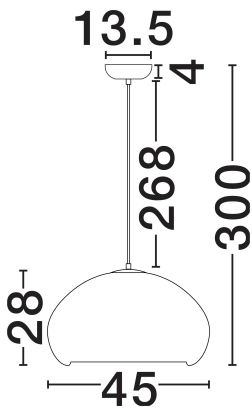

NOVA LUCE

PRODUCT DATASHEET

Version: 001

PRODUCT PHOTOGRAPH

TECHNICAL DRAWING

GENERAL INFORMATION

Product Code	9070630
Collection	Indoor
Product Category	Suspension
Product Family	Pashio
Mounting Location	Wall
Application Environment	Indoor
Specifications	N/A

DIMENSION & WEIGHT

LxWxH (cm)	D: 45 H: 300
Cut Out (cm)	N/A
Weight (Kgr)	2.4

MATERIAL & COLOR

Product Color	White & Black
Body Material	Resin, Paper & Fabric Cable

APPLICATION & MOUNTING

Ambient Working Temp.	Max 45°C
Type of Protection	IP20
Dimmable	N/A
Type of Dimming	N/A
Mounting type	Surface
Mounting Depth (cm)	N/A
Led Module Replaceable	Yes
Light Source	E27

Power (Nominal)	1x12W
Input voltage (Nominal)	220-240V
Mains Frequency	50/60Hz

PHOTOMETRICAL DATA

Luminous Flux	N/A
Color Temperature	N/A
Light Color (Designation)	N/A

WARRANTY

Warranty	3 Years
----------	----------------