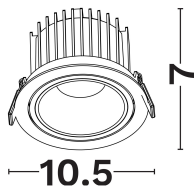

NOVA LUCE

PRODUCT DATASHEET

Version: 001

PRODUCT PHOTOGRAPH

TECHNICAL DRAWING

COMPATIBLE WITH

- On/Off Driver: Included
- Triac Driver: 9844002
- Dali Driver: 9621523

GENERAL INFORMATION

Product Code	9844032
Product Category	Downlights
Product Family	Vulcan
Mounting Location	Ceiling
Application Environment	Indoor

DIMENSION & WEIGHT

LxWxH (cm)	D:10.5 H:7
Cut out (cm)	9,5
Weight (Kgr)	N/A

Power (Nominal)	20
Input voltage (Nominal)	220-240Vac
Mains Frequency	50/60Hz
Output voltage	36Vdc
Output Current	450mA
Power Factor	0,95
Efficiency	>81%
SVM	<0.4
Pst	<1
Class	II

PHOTOMETRICAL DATA

Luminous Flux	1286
Luminous Efficacy	64.3
Color Temperature	2700
Light Color (Designation)	Warm White
CRI	>90
SDCM	<3
Beam Angle	36
UGR	<19