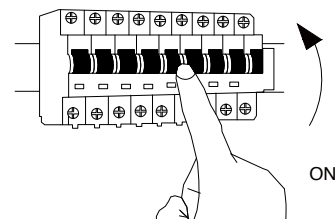

NOVA LUCE

9009161

1

Turn off the general switch

2

Drill holes & apply plastic anchors
With screws

3

Connect the wires

4

Apply the side screws

5

Instal glass shade

6

Turn on the general switch