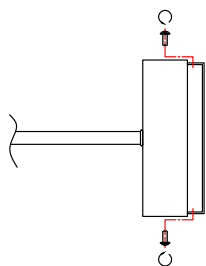

NOVA LUCE

9009161

1

Turn off the general switch

2

Drill holes & apply plastic anchors
With screws

3

Connect the wires

4

Apply the side screws

5

Instal glass shade

6

Turn on the general switch