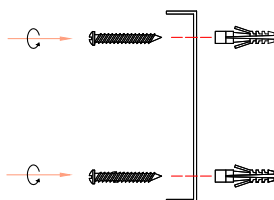

NOVA LUCE

9009161

1

Turn off the general switch

2

Drill holes & apply plastic anchors
With screws

3

Connect the wires

4

Apply the side screws

5

Instal glass shade

6

Turn on the general switch