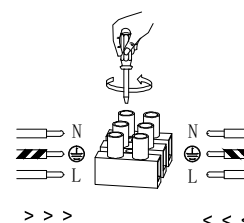

NOVA LUCE

9009161

1

Turn off the general switch

2

Drill holes & apply plastic anchors
With screws

3

Connect the wires

4

Apply the side screws

5

Instal glass shade

6

Turn on the general switch