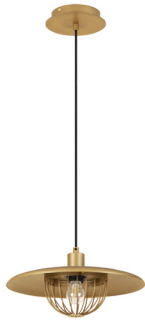

NOVA LUCE

PRODUCT DATASHEET

Version: 001

PRODUCT PHOTOGRAPH