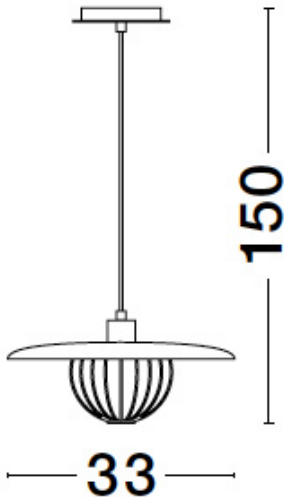

NOVA LUCE

PRODUCT DATASHEET

Version: 001

PRODUCT PHOTOGRAPH

TECHNICAL DRAWING

GENERAL INFORMATION

Product Code	9035951
Collection	Decorative
Product Category	Suspension
Product Family	Fox
Mounting Location	Ceiling
Application Environment	Indoor

DIMENSION & WEIGHT

LxWxH (cm)	D: 33 H: 150
Cut out (cm)	N/A
Weight (Kgr)	1.5

MATERIAL & COLOR

Product Color	Gold
Body Material	Metal

APPLICATION & MOUNTING

Ambient Working Temp.	Max 45 oC
Type of Protection	IP20
Dimmable	Depends on the lamp
Type of Dimming (Optional)	N/A
Mounting type	Ceiling
Mounting Depth (cm)	N/A
Led Module Replaceable	Yes
Light Source	LED E27

NOVA LUCE S.A

Schimatari Viotias
32009, Greece

+30 22620 58 121
+30 22620 56 743

info@novaluce.com
www.novaluce.com