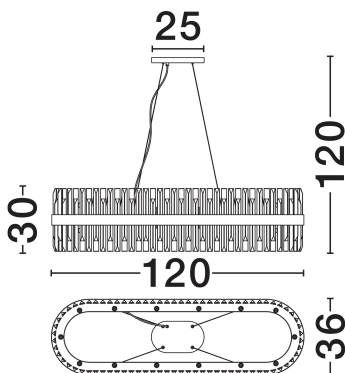

NOVA LUCE

PRODUCT DATASHEET

Version: 001

PRODUCT PHOTOGRAPH

TECHNICAL DRAWING

GENERAL INFORMATION

Product Code	9695119
Collection	Indoor
Product Category	Suspension
Product Family	Crown
Mounting Location	Wall
Application Environment	Indoor
Specifications	N/A

DIMENSION & WEIGHT

LxWxH (cm)	L: 120 W: 36 H: 120
Cut Out (cm)	N/A
Weight (Kgr)	13

MATERIAL & COLOR

Product Color	Satin Gold
Body Material	Metal & Crystal

APPLICATION & MOUNTING

Ambient Working Temp.	Max 45°C
Type of Protection	IP20
Dimmable	N/A
Type of Dimming	N/A
Mounting type	Surface
Mounting Depth (cm)	N/A
Led Module Replaceable	Yes
Light Source	G9

Power (Nominal)	28x5W
Input voltage (Nominal)	220-240V
Mains Frequency	50/60Hz

PHOTOMETRICAL DATA

Luminous Flux	N/A
Color Temperature	N/A
Light Color (Designation)	N/A

WARRANTY

Warranty	3 Years
----------	----------------