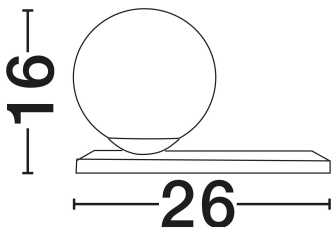

NOVA LUCE

PRODUCT DATASHEET

Version: 001

PRODUCT PHOTOGRAPH

GENERAL INFORMATION

Product Code	9012922
Collection	Indoor
Product Category	Table
Product Family	Juliet
Mounting Location	Table
Application Environment	Indoor
Specifications	N/A

DIMENSION & WEIGHT

LxWxH (cm)	L: 26 W: 10 H: 16
Cut Out (cm)	N/A
Weight (Kgr)	0.75

MATERIAL & COLOR

Product Color	Opal & Brass, Black
Body Material	Glass & Metal

TECHNICAL DRAWING

APPLICATION & MOUNTING

Ambient Working Temp.	Max 45°C
Type of Protection	IP20
Dimmable	Yes
Type of Dimming	N/A
Mounting type	Surface
Mounting Depth (cm)	N/A
Led Module Replaceable	Yes
Light Source	E14