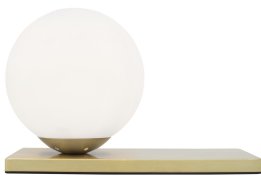

NOVA LUCE

PRODUCT DATASHEET

Version: 001

PRODUCT PHOTOGRAPH

GENERAL INFORMATION

Product Code	9012922
Collection	Indoor
Product Category	Table
Product Family	Juliet
Mounting Location	Table
Application Environment	Indoor
Specifications	N/A

DIMENSION & WEIGHT

LxWxH (cm)	L: 26 W: 10 H: 16
Cut Out (cm)	N/A
Weight (Kgr)	0.75

MATERIAL & COLOR

Product Color	Opal & Brass, Black
Body Material	Glass & Metal

TECHNICAL DRAWING

APPLICATION & MOUNTING

Ambient Working Temp.	Max 45°C
Type of Protection	IP20
Dimmable	Yes
Type of Dimming	N/A
Mounting type	Surface
Mounting Depth (cm)	N/A
Led Module Replaceable	Yes
Light Source	E14