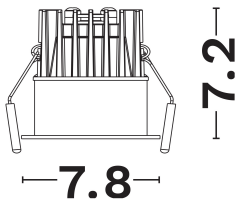

DIMENSION & WEIGHT

LxWxH (cm)	D:7.8 H:7.5 cm
Cut out (cm)	7,2
Weight (Kgr)	N/A

TECHNICAL DRAWING

MATERIAL & COLOR

Product Color	Black
Body Material	Aluminium
Cover Material	N/A

APPLICATION & MOUNTING

Ambient Working Temp.	45 C
Type of Protection	IP65
Protection Class IK	IK03
Dimmable	Yes
Type of Dimming (Optional)	Triac/Dali
Mounting type	Recessed
Mounting Depth (cm)	Ceiling
Led Module Replaceable	No
Light Source	Led
Adjustable	No

PHOTOMETRICAL DATA

Luminous Flux	874
Luminous Efficacy	72.8
Color Temperature	3000
Light Color (Designation)	Warm White
CRI	>90
SDCM	<3
Beam Angle	38
UGR	<17

LIFESPAN

Lifetime	50000
----------	--------------